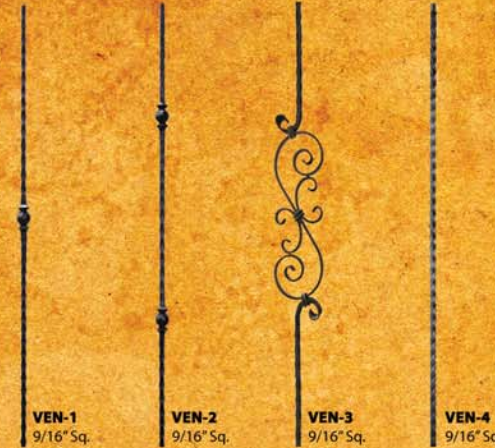

Versatile

1/2" Square

Twist & Basket

1/2" Square

Mediterranean

9/16" Square Hammered

Gothic

9/16" Square Hammered

Venetian

5/8" Round

Victorian

1/2" Round Hammered

BLK
Flat Black

STB
Satin Black

ORB
Oil Rubbed Bronze

Stair Parts