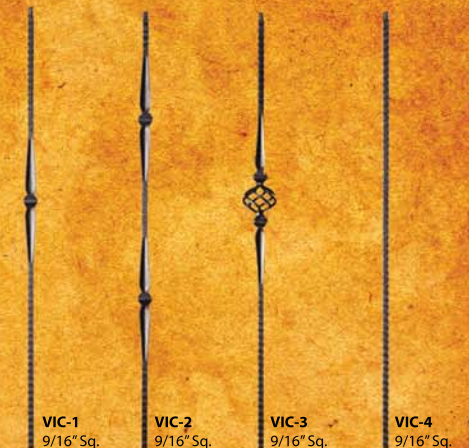

Versatile

1/2" Square

Twist & Basket

1/2" Square

Mediterranean

9/16" Square Hammered

Gothic

9/16" Square Hammered

Venetian

5/8" Round

Victorian

1/2" Round Hammered

BLK
Flat Black

STB
Satin Black

ORB
Oil Rubbed Bronze

Stair Parts