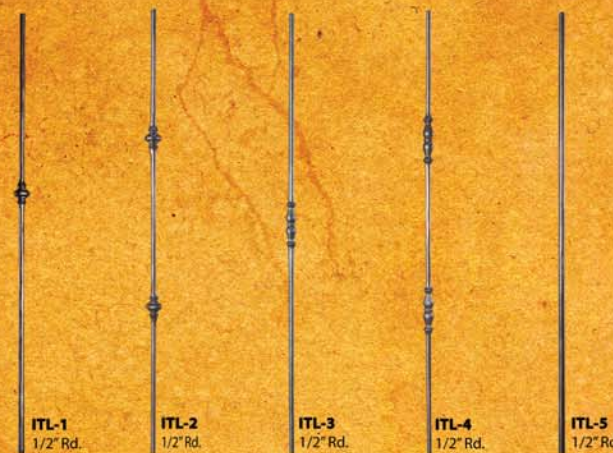

Versatile

1/2" Square

Twist & Basket

1/2" Square

Mediterranean

9/16" Square Hammered

Gothic

9/16" Square Hammered

Venetian

5/8" Round

Victorian

1/2" Round Hammered

BLK
Flat Black

STB
Satin Black

ORB
Oil Rubbed Bronze

Stair Parts